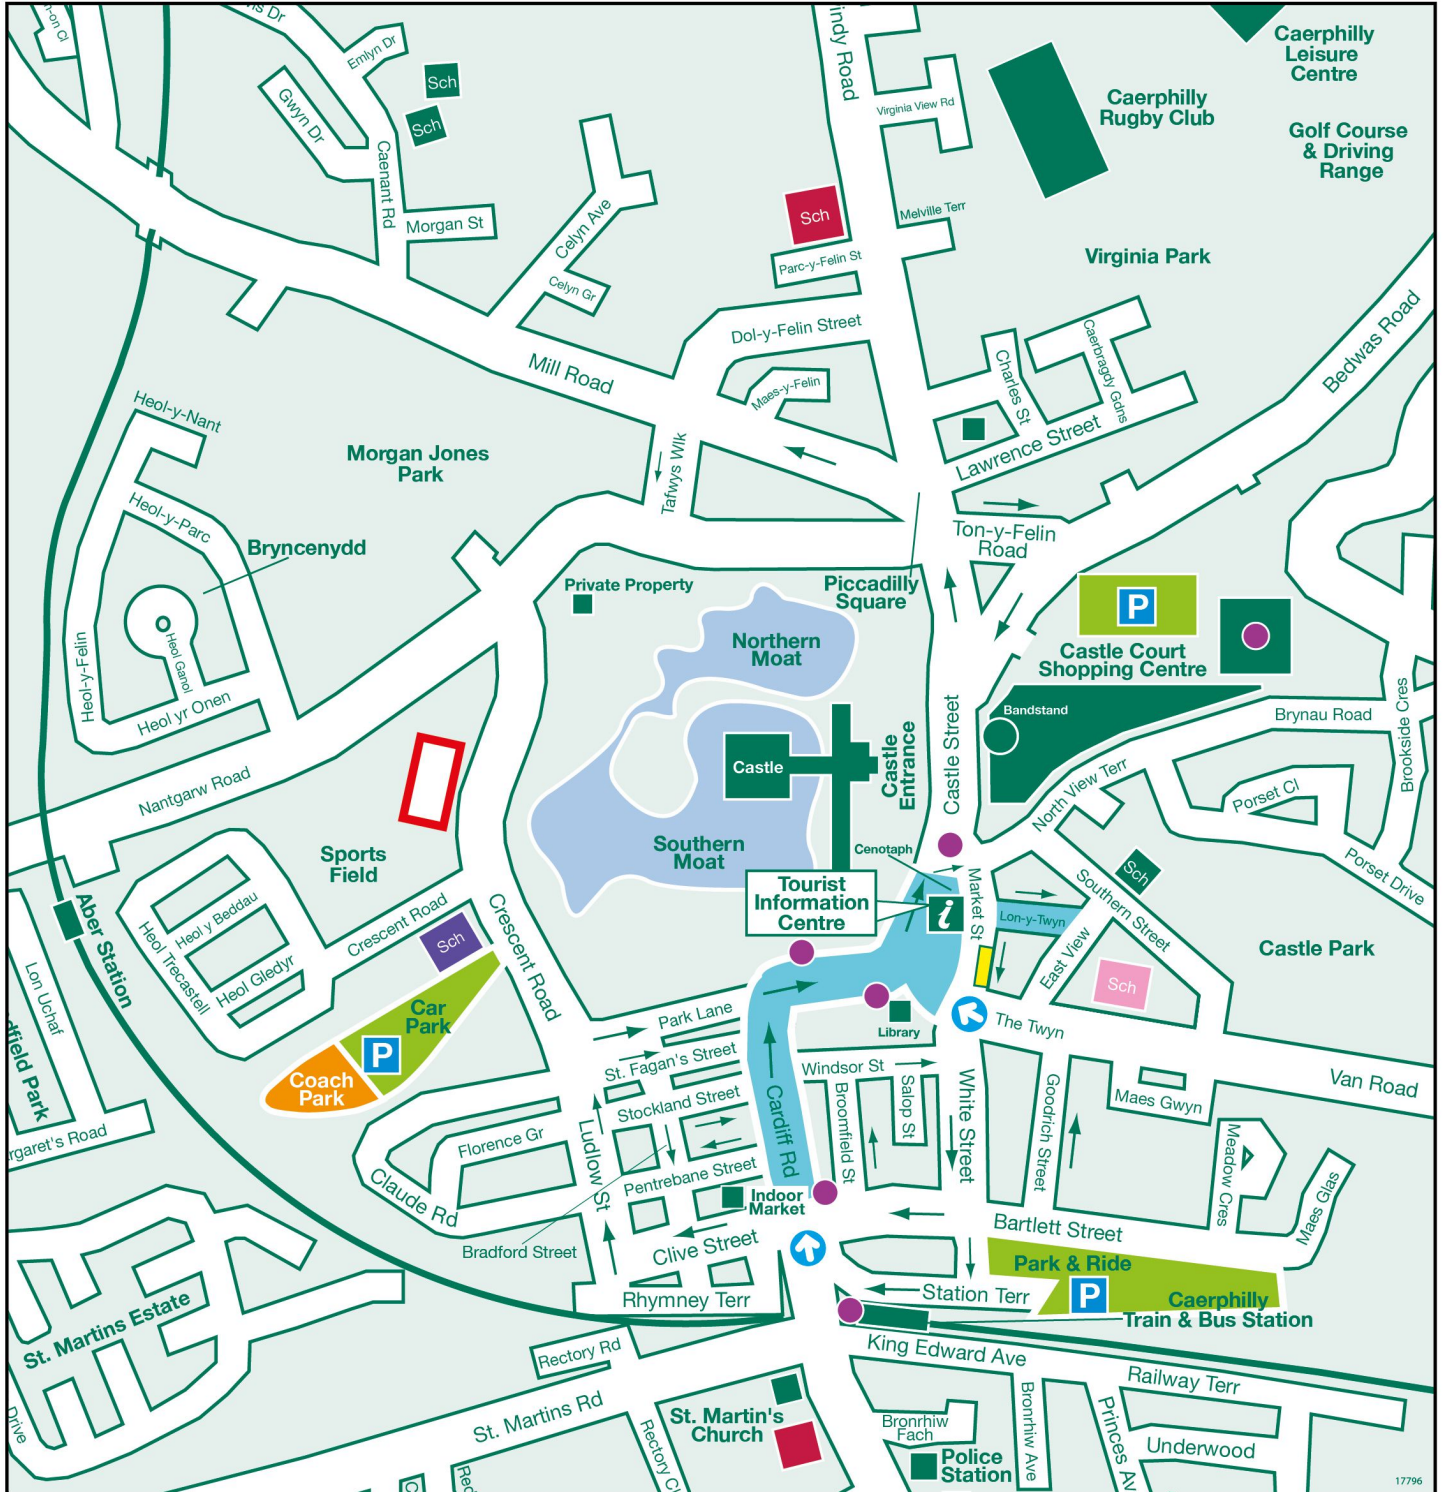

Parking Map

KEY					
	Trader's Entrance		Coach drop off & collection point (CF83 1NX)		Trader's Parking
	Event Site / Road Closure Area		Pre-booked Coach Parking		Public / Disabled Parking
	Funfair / Entertainers Parking		Cyclist Bike Racks		Public Park & Walk
					Musicians Parking