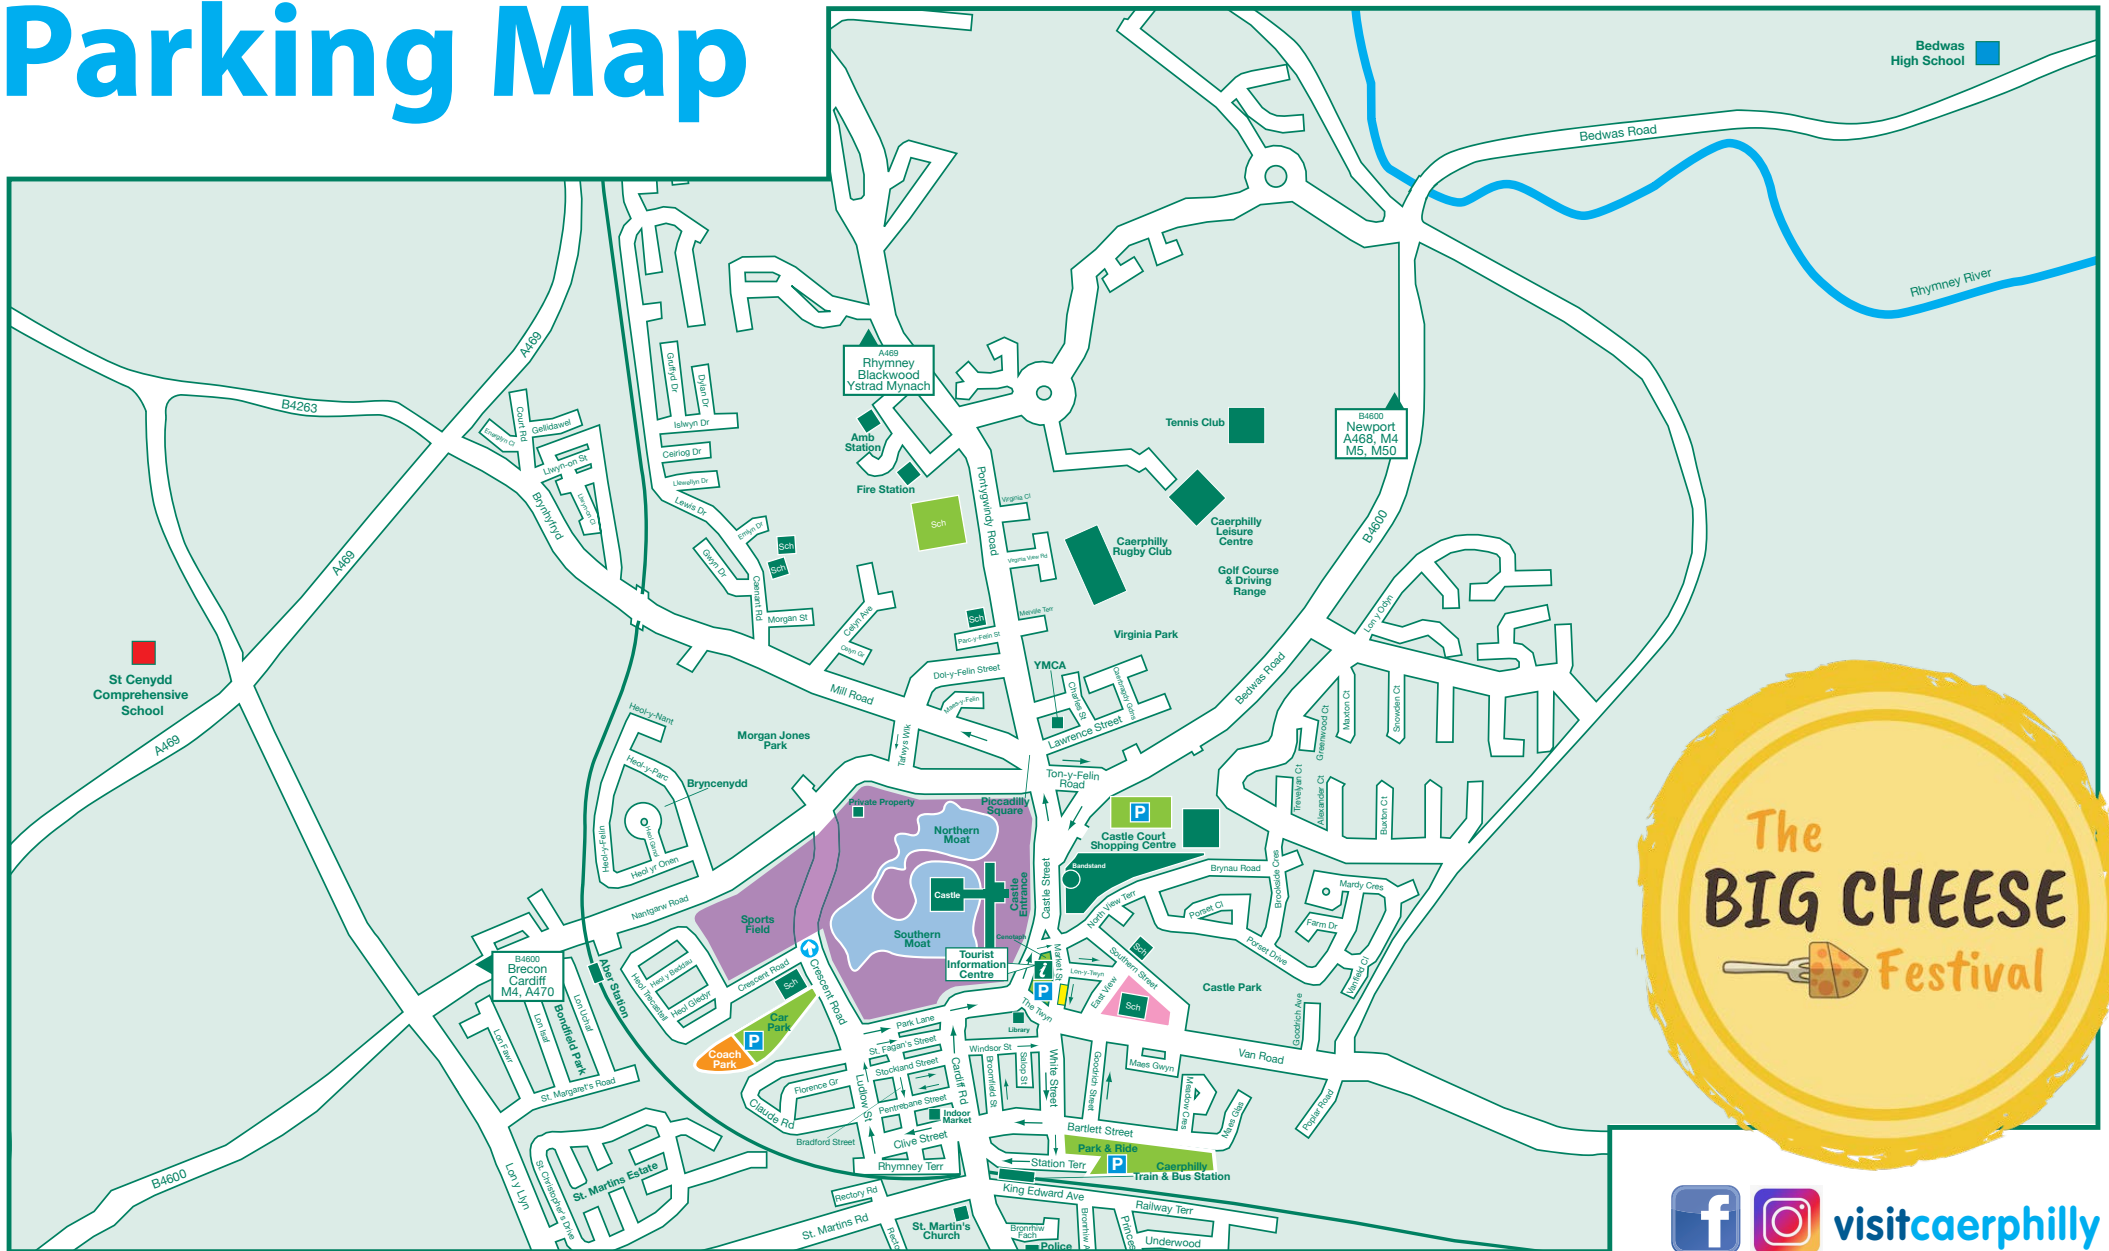

# Parking Map

- Public Parking
- Pre-booked Coach Parking
- Coach drop off & collection point (CF83 1NX)
- Park & Ride
- Park & Ride and Overflow Coach Parking
- Event Site / Road Closure Area (no through access)
- Trader's Parking
- ↑ Entrance