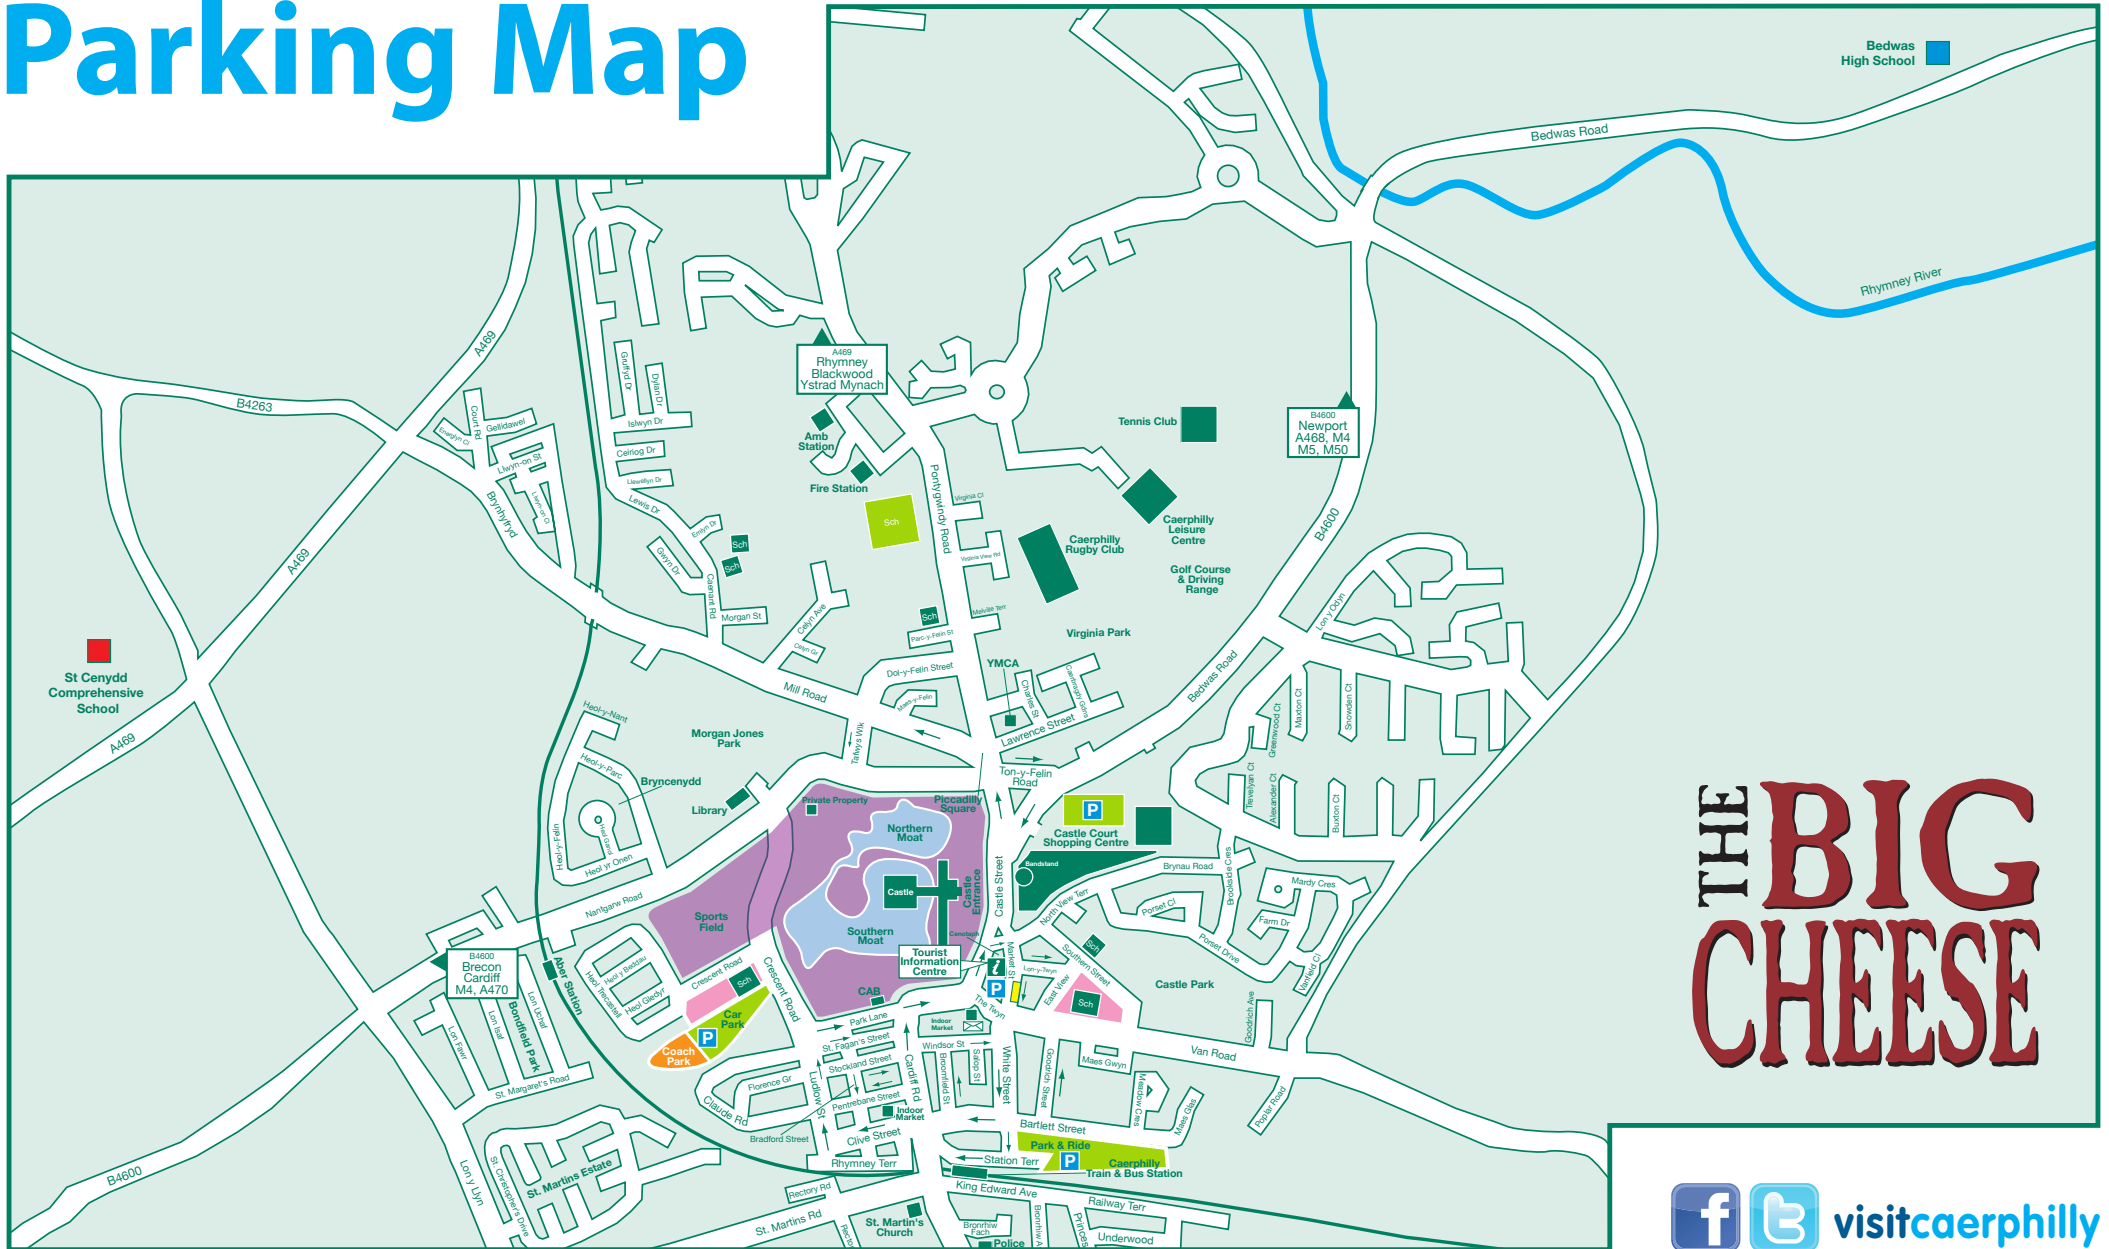

Parking Map

THE **BIG CHEESE**

  [visitcaerphilly](http://visitcaerphilly.com)

-  Public Parking
-  Pre-booked Coach Parking
-  Coach drop off & collection point (CF83 1NX)
-  Park & Ride
-  Trader's Parking
-  Park & Ride and Overflow Coach Parking
-  Event Site / Road Closure Area (no through access)

Big Cheese Visitor Coaches

To reduce congestion and improve safety we request that visitor coaches to The Big Cheese drop off and pick up at The Wheatsheaf, Market Street.

This bus stop is within the town centre next to the Visit Caerphilly Centre and public toilets.

The bus stop is within a bus lane and allows drivers to wait longer than they can at The Big Cheese site. We hope this location provides a better visitor experience.

We would be grateful if you do not use Caerphilly Interchange or any other bus stops within the Town Centre.

**Drop off and pick up for Big Cheese Coaches.
The Wheatsheaf, Market Street, Caerphilly CF83 1NX**